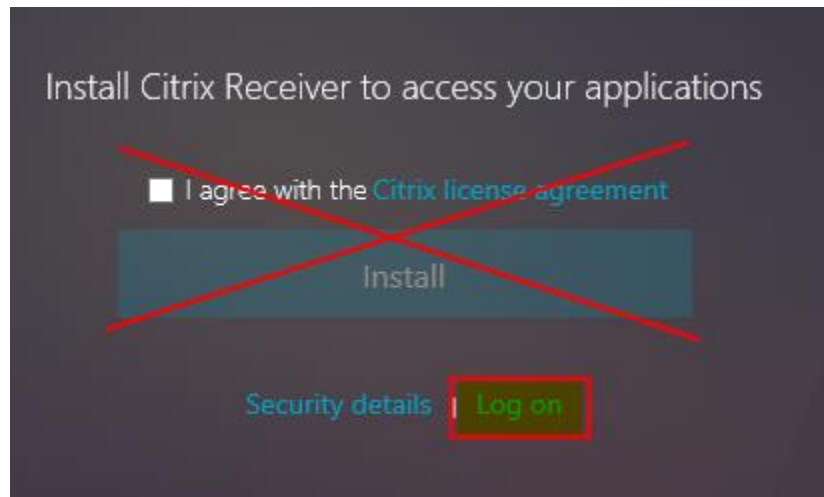

CITRIX XENAPP PORTAL *

The following applications will be available only if you have access to them:

- ACL Desktop
- AX Core
- Bid2Win
- Command Desktop
- COMMAND Series

Enter your Windows User Name and Password

Click the 'Log On' button

A screenshot of the NetScaler login interface. The top bar reads "NetScaler with Unified Gateway". Below it, a login form is displayed with a blue padlock icon and the text "Please log on to continue." The form contains two input fields: "User name" with the text "jsmith" and "Password" with masked characters. A "Log On" button is located below the password field. The entire login form is highlighted with a red border.

Citrix XenApp Portal

Click the 'Log on' hyperlink

NOTE: Citrix Receiver DOES NOT need to be installed

Click on the 'APPS' icon

Citrix XenApp Portal

Click on the application icon that you would like to access